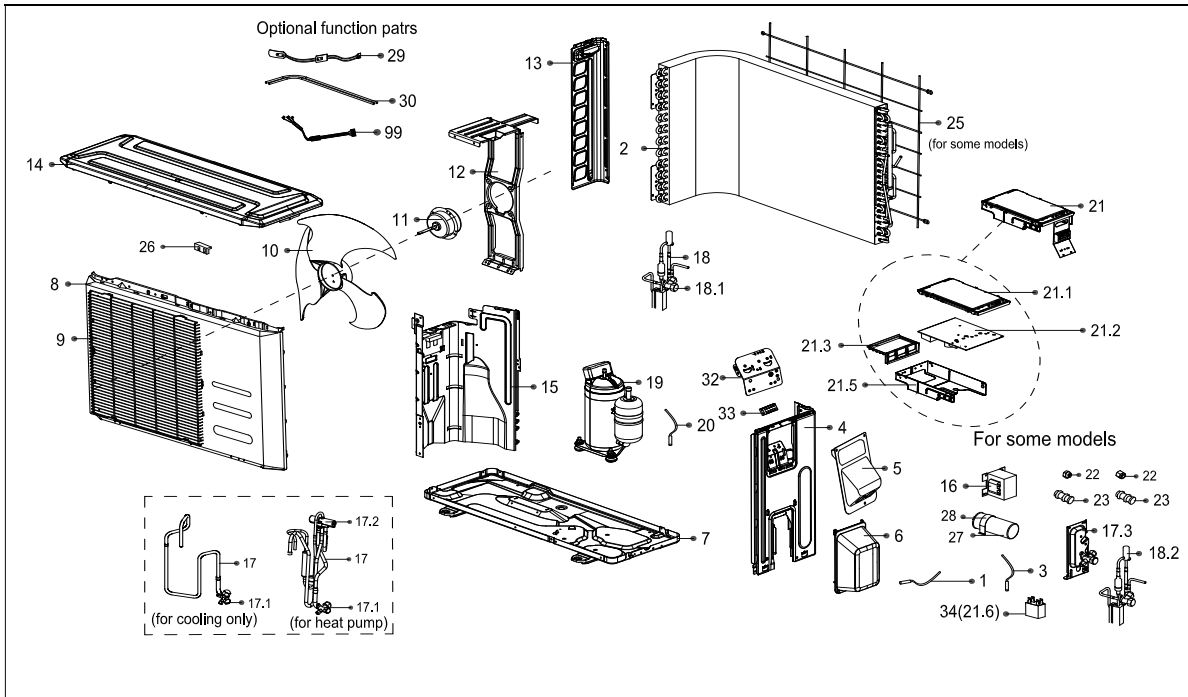

Perfect Aire Exploded View

Factory Model: 1PAMSHH09-SZO-25
Product Name: HyperTek Mini Split 9,000 BTU Outdoor Unit
Power Supply: 208_230V_1Ph,FREQUENCY_60HZ

No.	Part Name	Quantity	BOM Code	Remark
1	Room Temperature Sensor	1	11201007002020	CGQ-WD/SW4100-L550-SMP2-P450-HT1.0
2	Condenser assembly	1	15822000A04451	
3	Pipe temperature sensor assembly	1	11201007000069	CGQ-WD/GW4100-L650-SMP3B-P600
4	Right clapboard assembly	1	12222000005745	
5	Big handle	1	12222000005102	
6	Water Collecting Cover	1	12122000007150	
7	Chassis assembly	1	12222000004326	
8	Front panel	1	12222000004463	
9	Air outlet grille	1	12222000007424	
10	Axial fan	1	12100105000051	ZL-427*139*8-3KN
11	Brushless DC Motor	1	11002015000041	ZKFN-40-8-1L
12	Supporter assembly of fan motor	1	12222000002154	
13	Left supporter	1	12222000008484	
14	Top cover assembly	1	12222000001291	
15	Separator Assembly	1	12222000001146	
16	Reactor	1	17400306000053	R20035(AL)
17	4-Ways valve assembly	1	15422000004033	
17.1	Low Pressure Valve	1	15500204000021	DYF-A28N
17.2	4-way Valve	1	15500216000028	STF-01N1
17.3	Installing plate for valves	1	12222000002571	
18	Liquid valve Assembly	1	15422000004032	
18.1	Liquid valve	1	15500208000028	GYF-A28N
18.2	Electric expansive valve (EEV)	1	15500213000178	DPF1.65C-36(CBM-BD16KMEZ-3))
19	Inverter Controlled Rotary Compressor	1	11103020000215	ATM115D43UFZ2
20	Discharge temperature sensor assembly	1	11201007000005	CGQ-WD/PQ3950-L380-SMP2R-G340