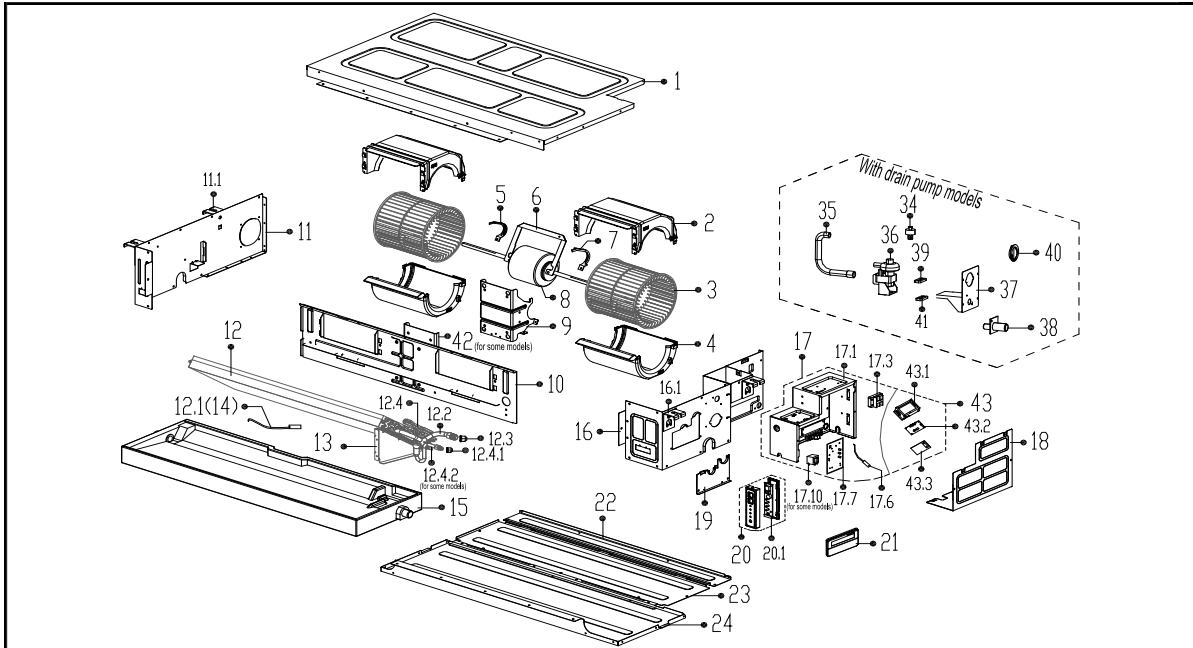

Perfect Aire Exploded View

Perfect Aire Model: 2PAMSDH18
Product Name: 18,000 BTU Mult-Zone Ducted Indoor Unit
Power Supply: 208-230V~ 60Hz 1Phase

No.	Part Name	Quantity	BOM Code	Remark
1	Chassis assembly	1	12223000000515	
2	Up volute shell	2	12123000000027	
3	Centrifugal fan	2	12100103000078	LX-142*180*12-42J
4	Below volute shell	2	12123000000023	
5	Fan motor axes clamp (left)	1	12222500000253	
6	Fan motor fixing board	1	12223000000537	
7	Fan motor axes clamp (right)	1	12222500000255	
8	Asynchronous motor	1	11002015000344	ZKFN-90-8-1
9	Supporter of fan motor	1	12223000000559	
10	Middle beam assembly	1	12223000000234	
11	Left clapboard assembly	1	12223000000117	
12	Evaporator assembly	1	15823000A00412	
12.1	Pipe temperature sensor assembly	1	11201007000136	CGQ-WD/GW4100-L850-SMP3B-P800
12.2	Output pipe assembly	1	15123000000300	
12.3	Copper nut	1	15500406000012	TLM-C03
12.4	Input pipe assembly	1	15123000000399	