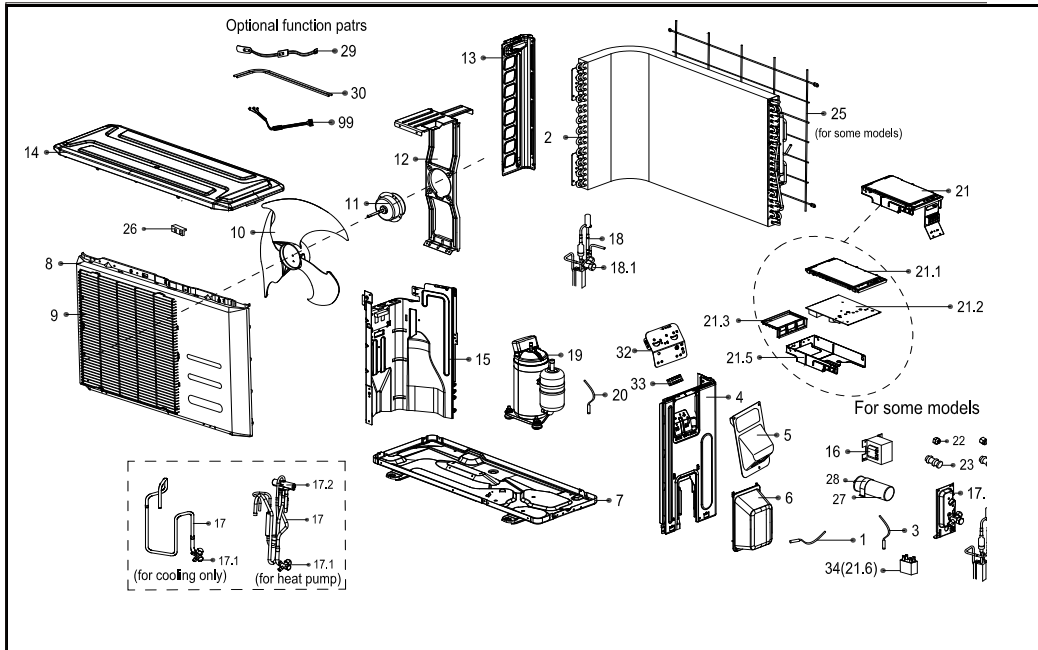

Perfect Aire Exploded View

Perfect Aire Model: 1PAMSHH12-SZO-22.5
Product Name: 12,000 BTU HyperTek Mini-Split Outdoor Unit
Power Supply: 208_230V_1Ph,FREQUENCY_60HZ

No.	Part Name	Quantity	BOM Code	Remark
1	Room Temperature Sensor	1	11201007002020	CGQ-WD/SW4100-L550-SMP2-P450-HT1.0
2	Condenser assembly	1	15822000A04451	
3	Pipe temperature sensor assembly	1	11201007000069	CGQ-WD/GW4100-L650-SMP3B-P600
4	Right clapboard assembly	1	12222000005745	
5	Big handle	1	12222000005102	
6	Water Collecting Cover	1	12122000007150	
7	Chassis assembly	1	12222000004326	
8	Front panel	1	12222000004463	
9	Air outlet grille	1	12222000007424	
10	Axial fan	1	12100105000051	ZL-427*139*8-3KN
11	Brushless DC Motor Supporter assembly of fan motor	1	11002015000041	ZKFN-40-8-1L
12	motor	1	12222200002154	
13	Left supporter	1	12222000008484	
14	Top cover assembly	1	12222200001291	
15	Separator Assembly	1	12222200001146	