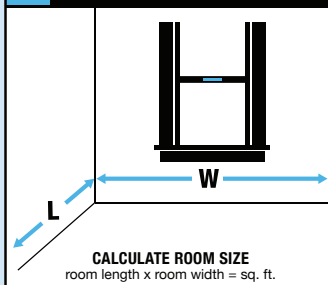

CHOOSING

THE RIGHT SIZE AIR CONDITIONER FOR YOUR ROOM

1 MEASURE AREA OF THE ROOM

2 MATCH ROOM SIZE WITH CORRECT BTUs

ROOM SIZE (sq. ft.)	BTUs
150 10' x 15'	5,000
250 15.5' x 16'	6,000
350 17.5' x 20'	8,000
450 18' x 25'	10,000
550 22' x 25'	12,000
700 25' x 28'	15,000
1,000 31.25' x 32'	18,000
1,500 37.5' x 40'	25,000
2,000 40' x 50'	28,500

3 CONFIRM WINDOW OPENING SIZE

4 CHECK ELECTRICAL REQUIREMENTS

OUTLET CONFIGURATIONS

DETERMINE IF YOUR CIRCUIT IS ADEQUATE

4PNC8000	
UPC CODE	8-42149-02536-6
COOLING CAPACITY (BTU)	8,000
COVERAGE (sq. ft.)	300–350
EER	10.9
ENERGY STAR RATED	No
FAN SPEEDS (Cool/Fan)	3/3
AMPS	6.5
WATTS	734
DECIBELS (Hi/Mi/Lo)	59/57/55
WINDOW WIDTH (Min./Max.) (in.)	23/36
WINDOW HEIGHT (Min.) (in.)	14
UNIT DIMENSIONS (WxHxD) (in.)	18 ^{1/2} x 13 ^{1/2} x 15 ^{3/4}
PKG. DIMENSIONS (WxHxD) (in.)	21 ^{3/4} x 14 ^{3/4} x 18
STUFFING QTY. (20'/40'/40' HQ)	312/630/735
WEIGHT (Net/Gross) (lbs.)	46/52
REFRIGERATION	R32
OUTLET CONFIGURATION	15 AMP 115V