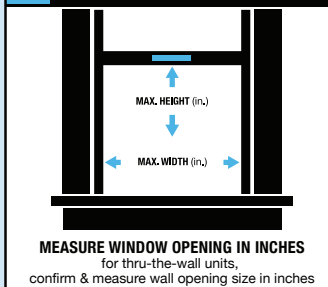

CHOOSING

THE RIGHT SIZE AIR CONDITIONER FOR YOUR ROOM

1 MEASURE AREA OF THE ROOM

2 MATCH ROOM SIZE WITH CORRECT BTUs

ROOM SIZE (sq. ft.)	BTUs
150 10' x 15'	5,000
250 15.5' x 16'	6,000
350 17.5' x 20'	8,000
450 18' x 25'	10,000
550 22' x 25'	12,000
700 25' x 28'	15,000
1,000 31.25' x 32'	18,000
1,500 37.5' x 40'	25,000
2,000 40' x 50'	28,500

3 CONFIRM WINDOW OPENING SIZE

4 CHECK ELECTRICAL REQUIREMENTS

OUTLET CONFIGURATIONS

DETERMINE IF YOUR CIRCUIT IS ADEQUATE

4PNC8000	
UPC CODE	8-42149-02536-6
COOLING CAPACITY (BTU)	8,000
COVERAGE (sq. ft.)	300–350
EER	10.9
ENERGY STAR RATED	No
FAN SPEEDS (Cool/Fan)	3/3
AMPS	6.5
WATTS	734
DECIBELS (Hi/Mi/Lo)	59/57/55
WINDOW WIDTH (Min./Max.) (in.)	23/36
WINDOW HEIGHT (Min.) (in.)	14
UNIT DIMENSIONS (WxHxD) (in.)	18 ^{1/2} x 13 ^{1/2} x 15 ^{3/4}
PKG. DIMENSIONS (WxHxD) (in.)	21 ^{3/4} x 14 ^{3/4} x 18
STUFFING QTY. (20'/40'/40' HQ)	312/630/735
WEIGHT (Net/Gross) (lbs.)	46/52
REFRIGERATION	R32
OUTLET CONFIGURATION	15 AMP 115V