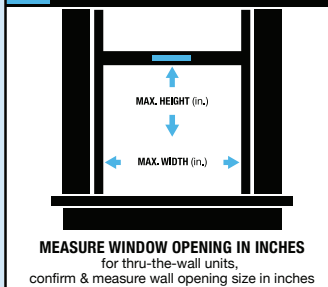

CHOOSING

THE RIGHT SIZE AIR CONDITIONER FOR YOUR ROOM

1 MEASURE AREA OF THE ROOM

2 MATCH ROOM SIZE WITH CORRECT BTUs

ROOM SIZE (sq. ft.)	BTUs
150 10' x 15'	5,000
250 15.5' x 16'	6,000
350 17.5' x 20'	8,000
450 18' x 25'	10,000
550 22' x 25'	12,000
700 25' x 28'	15,000
1,000 31.25' x 32'	18,000
1,500 37.5' x 40'	25,000
2,000 40' x 50'	28,500

3 CONFIRM WINDOW OPENING SIZE

4 CHECK ELECTRICAL REQUIREMENTS

OUTLET CONFIGURATIONS

DETERMINE IF YOUR CIRCUIT IS ADEQUATE

4PNC6000	
UPC CODE	8-42149-02540-3
COOLING CAPACITY (BTU)	6,000
COVERAGE (sq. ft.)	150–250
EER	11.1
ENERGY STAR RATED	No
FAN SPEEDS (Cool/Fan)	3/3
AMPS	5
WATTS	536
DECIBELS (Hi/Mi/Lo)	56/54/52
WINDOW WIDTH (Min./Max.) (in.)	23/36
WINDOW HEIGHT (Min.) (in.)	13
UNIT DIMENSIONS (WxHxD) (in.)	16 x 12 x 13 ^{1/4}
PKG. DIMENSIONS (WxHxD) (in.)	18 x 14 ^{3/4} x 15 ^{1/4}
STUFFING QTY. (20'/40'/40' HQ)	461/947/1050
WEIGHT (Net/Gross) (lbs.)	48/52
REFRIGERATION	R32
OUTLET CONFIGURATION	15 AMP 115V