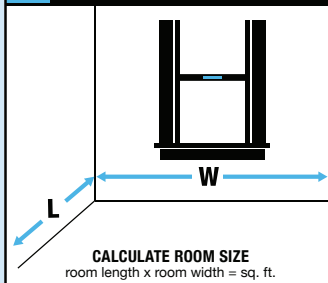

CHOOSING

THE RIGHT SIZE AIR CONDITIONER FOR YOUR ROOM

1 MEASURE AREA OF THE ROOM

2 MATCH ROOM SIZE WITH CORRECT BTUs

ROOM SIZE (sq. ft.)	BTUs
150 10' x 15'	5,000
250 15.5' x 16'	6,000
350 17.5' x 20'	8,000
450 18' x 25'	10,000
550 22' x 25'	12,000
700 25' x 28'	15,000
1,000 31.25' x 32'	18,000
1,500 37.5' x 40'	25,000
2,000 40' x 50'	28,500

3 CONFIRM WINDOW OPENING SIZE

4 CHECK ELECTRICAL REQUIREMENTS

OUTLET CONFIGURATIONS

DETERMINE IF YOUR CIRCUIT IS ADEQUATE

4PNC6000	
UPC CODE	8-42149-02540-3
COOLING CAPACITY (BTU)	6,000
COVERAGE (sq. ft.)	150–250
EER	11.1
ENERGY STAR RATED	No
FAN SPEEDS (Cool/Fan)	3/3
AMPS	5
WATTS	536
DECIBELS (Hi/Mi/Lo)	56/54/52
WINDOW WIDTH (Min./Max.) (in.)	23/36
WINDOW HEIGHT (Min.) (in.)	13
UNIT DIMENSIONS (WxHxD) (in.)	16 x 12 x 13 ^{1/4}
PKG. DIMENSIONS (WxHxD) (in.)	18 x 14 ^{3/4} x 15 ^{1/4}
STUFFING QTY. (20'/40'/40' HQ)	461/947/1050
WEIGHT (Net/Gross) (lbs.)	48/52
REFRIGERATION	R32
OUTLET CONFIGURATION	15 AMP 115V