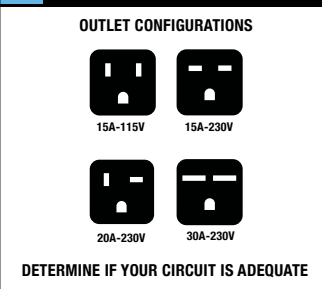

CHOOSING

THE RIGHT SIZE AIR CONDITIONER FOR YOUR ROOM

1 MEASURE AREA OF THE ROOM

2 MATCH ROOM SIZE WITH CORRECT BTUs

ROOM SIZE (sq. ft.)	BTUs
150	5,000
250	6,000
350	8,000
450	10,000
550	12,000
700	15,000
1,000	18,000
1,500	25,000
2,000	28,500

3 CONFIRM WALL OPENING SIZE

4 CHECK ELECTRICAL REQUIREMENTS

4PATW10002

UPC CODE	8-42149-02566-3
COOLING CAPACITY (BTU)	10,000/9,800
COVERAGE (sq. ft.)	400–450
EER	10.6
ENERGY STAR RATED	Yes
FAN SPEEDS (Cool/Fan)	3/3
AMPS	4.5/4.8
WATTS	943/924
DECIBELS (Hi/Mi/Lo)	58/56/54
INTERIOR TRIM KIT INCLUDED	Yes
FITS STANDARD WALL SLEEVES	Yes (sold separately)
UNIT DIMENSIONS (WxHxD) (in.)	24 ^{1/4} x 14 ^{1/2} x 20 ^{1/2}
PKG. DIMENSIONS (WxHxD) (in.)	28 x 17 x 26 ^{3/4}
STUFFING QTY. (20"/40"/40" HQ)	120/255/306
WEIGHT (Net/Gross) (lbs.)	69/80
REFRIGERATION	R410A
OUTLET CONFIGURATION	 15 AMP 230V