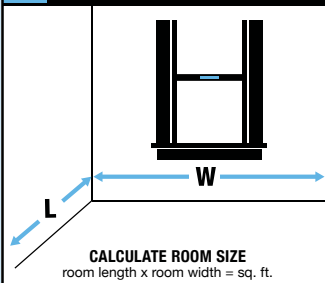

CHOOSING

THE RIGHT SIZE AIR CONDITIONER FOR YOUR ROOM

1 MEASURE AREA OF THE ROOM

2 MATCH ROOM SIZE WITH CORRECT BTUs

ROOM SIZE (sq. ft.)	BTUs
150	5,000
250	6,000
350	8,000
450	10,000
550	12,000
700	15,000
1,000	18,000
1,500	25,000
2,000	28,500

3 CONFIRM WALL OPENING SIZE

4 CHECK ELECTRICAL REQUIREMENTS

4PATW10002

UPC CODE	8-42149-02566-3
COOLING CAPACITY (BTU)	10,000/9,800
COVERAGE (sq. ft.)	400–450
EER	10.6
ENERGY STAR RATED	Yes
FAN SPEEDS (Cool/Fan)	3/3
AMPS	4.5/4.8
WATTS	943/924
DECIBELS (Hi/Mi/Lo)	58/56/54
INTERIOR TRIM KIT INCLUDED	Yes
FITS STANDARD WALL SLEEVES	Yes (sold separately)
UNIT DIMENSIONS (WxHxD) (in.)	24 ^{1/4} x 14 ^{1/2} x 20 ^{1/2}
PKG. DIMENSIONS (WxHxD) (in.)	28 x 17 x 26 ^{3/4}
STUFFING QTY. (20"/40"/40" HQ)	120/255/306
WEIGHT (Net/Gross) (lbs.)	69/80
REFRIGERATION	R410A
OUTLET CONFIGURATION	 15 AMP 230V