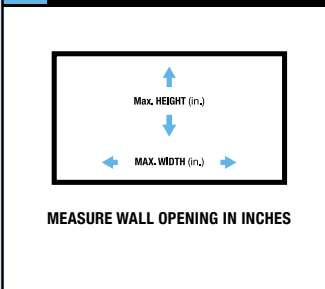

3 CONFIRM WALL OPENING SIZE